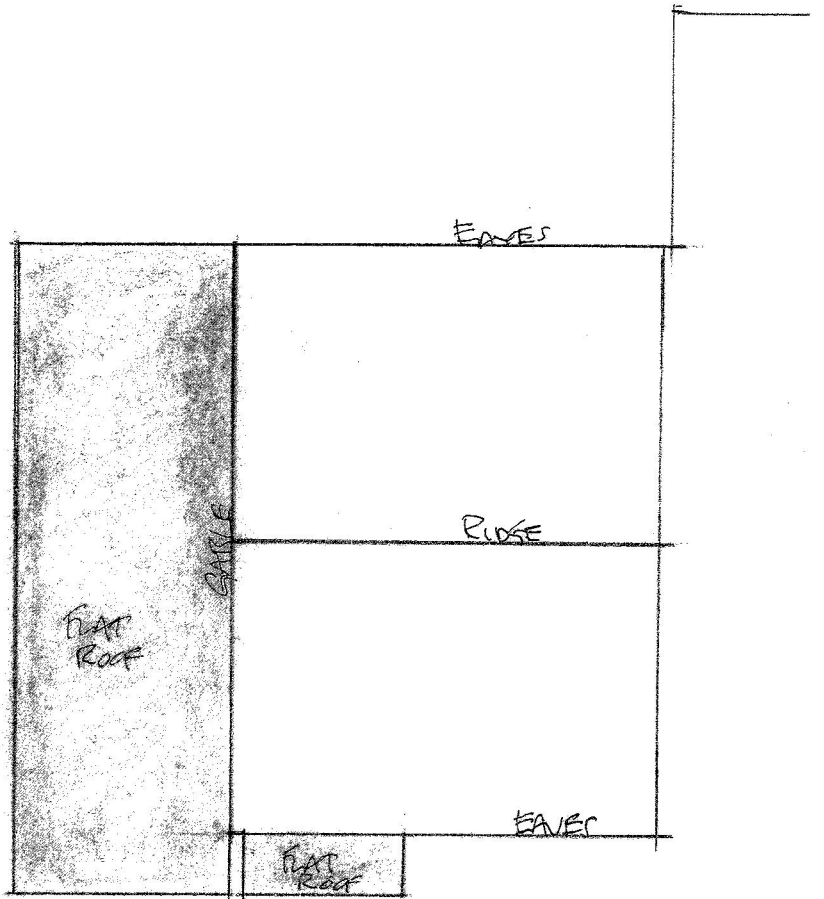

EXISTING ROOF PLAN
6 ENFIELD GARDENS
WHICKHAM
NE16 4PR
SCALE 1:100

SCALE BAR 1:100