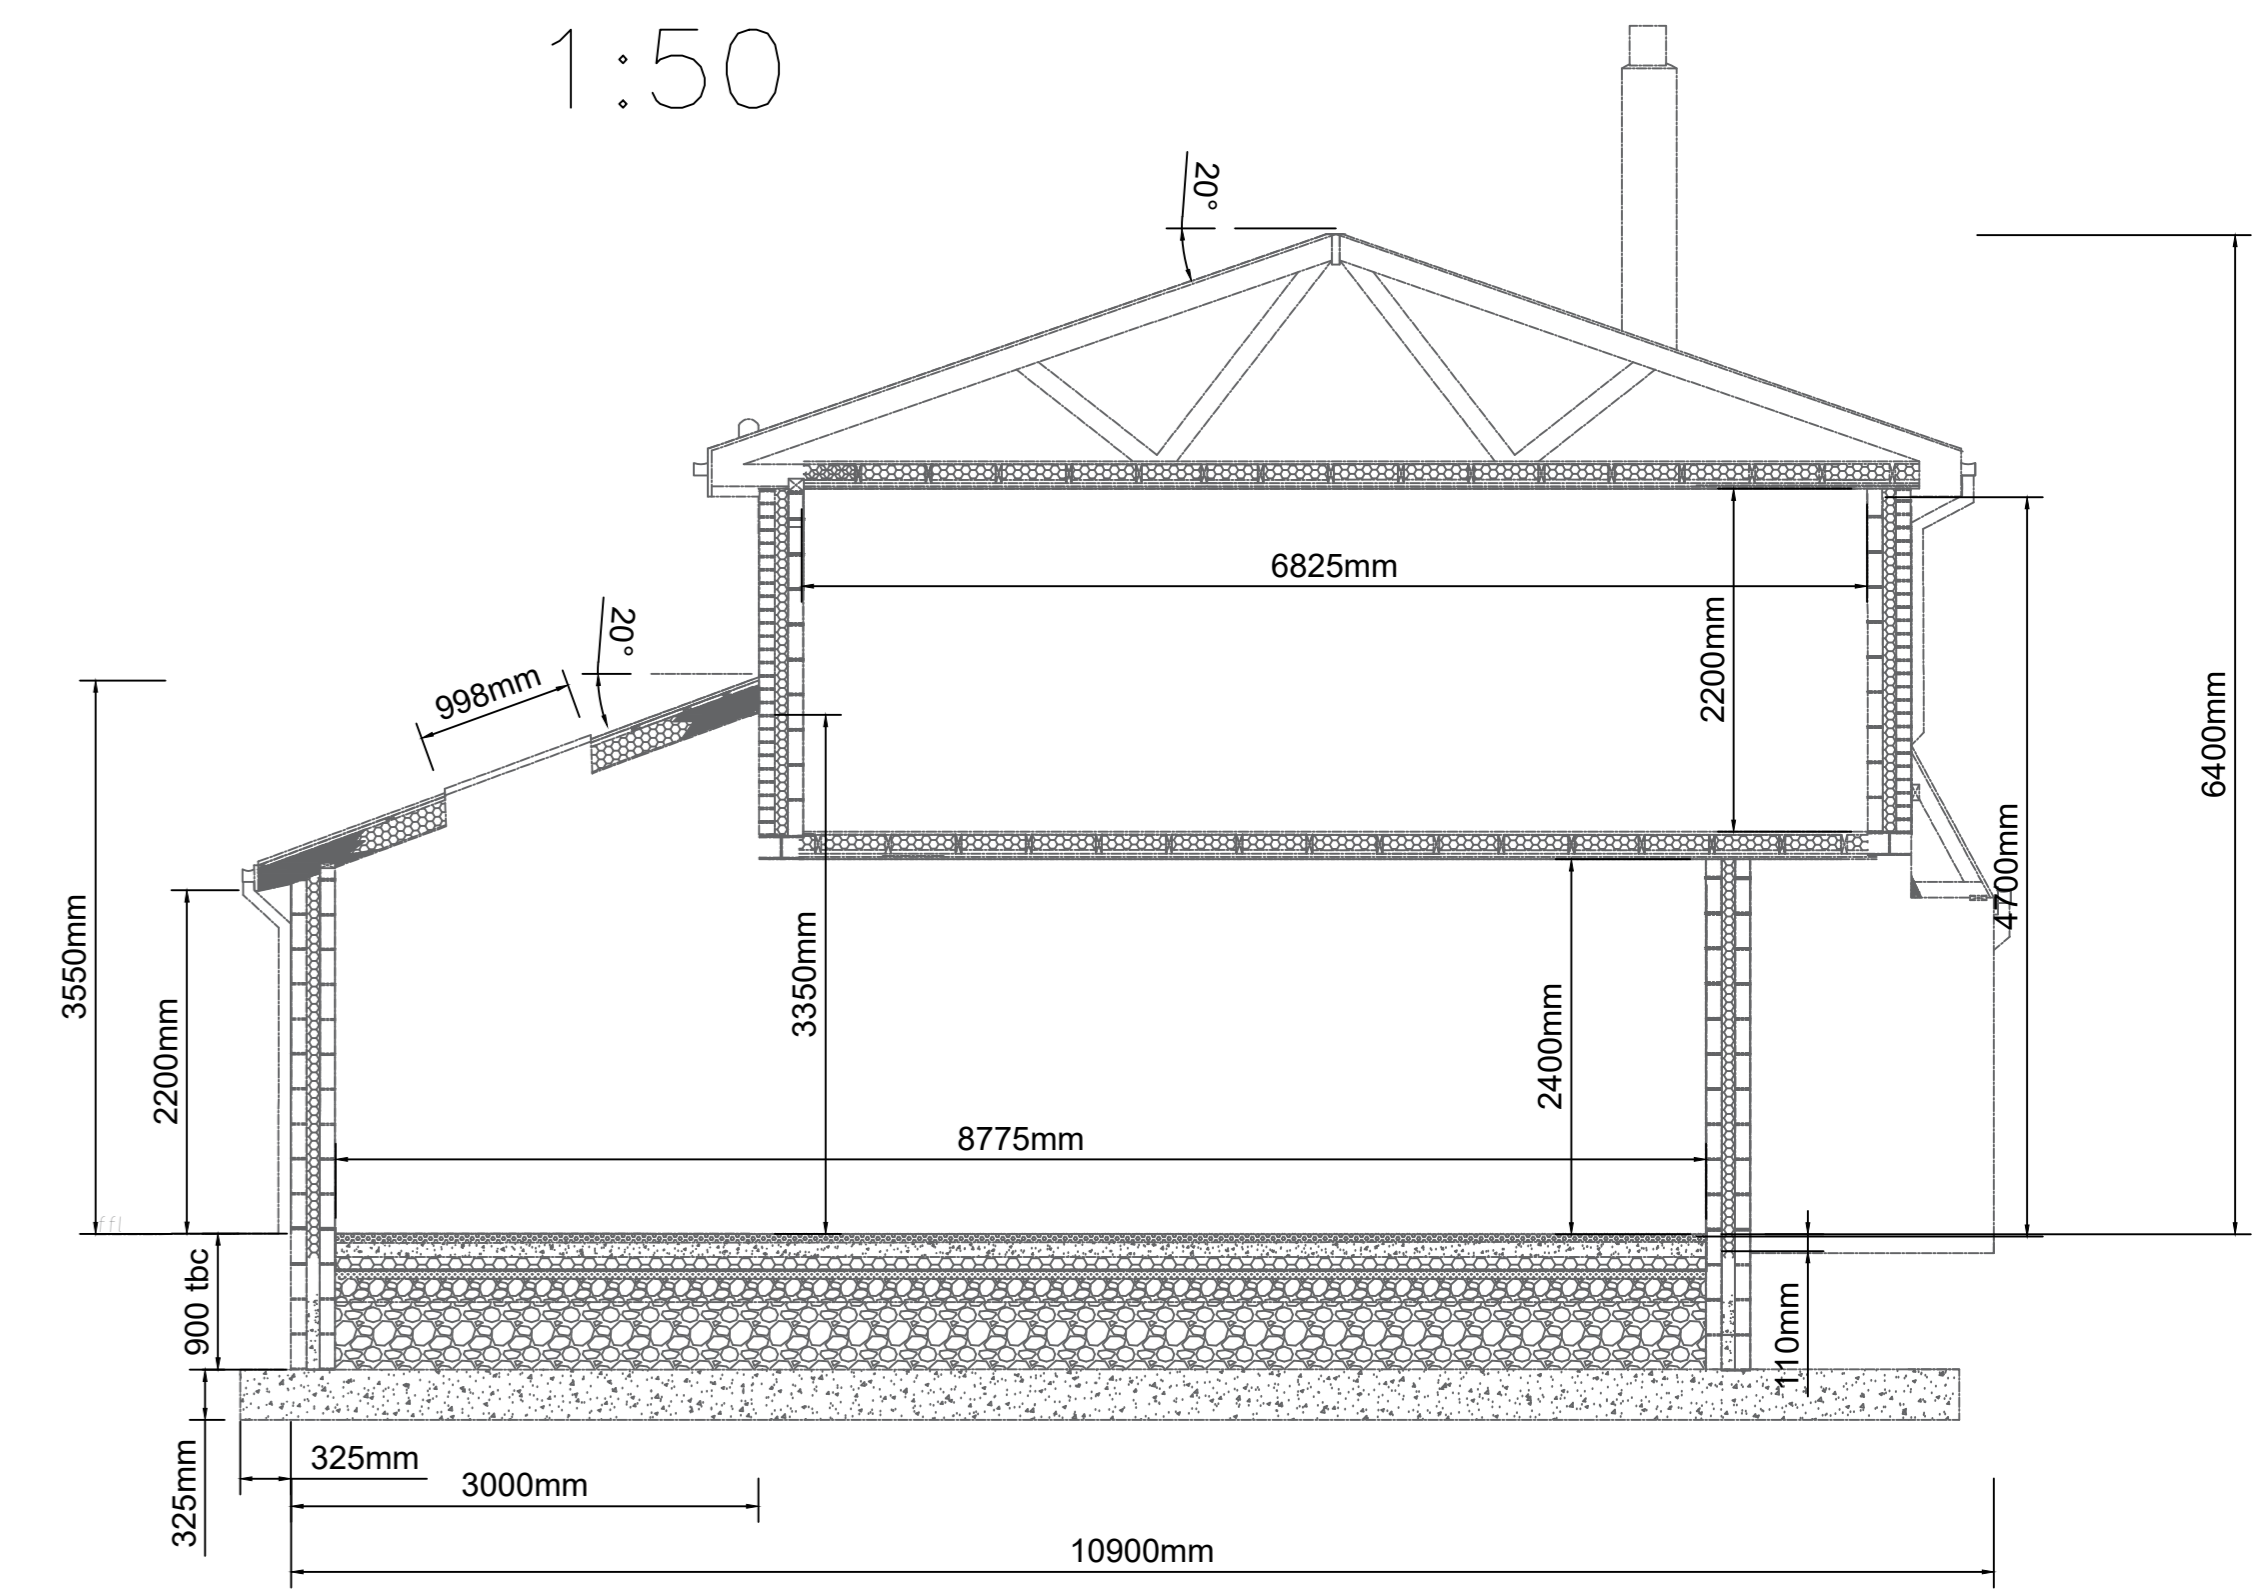

1:50

Section A - A with Dimensions

Section A - A with Dimensions

SCALE
1:100

Name and Address: MR & MRS W GRICE 27 BEWESHILL CRESCENT, WINLATON, BLAYDON ON TYNE, TYNE & WEAR, NE21 6BW	
Title – Cross Section Elevations & Main Plan Dimensions	
Scale – Cross section 1:50 Elevations & Main plan 1:100	
Drawn By – HOUSEPLANS2SCALE	
Date: 12th April 2026	drawing 2 of 3 paper size A0