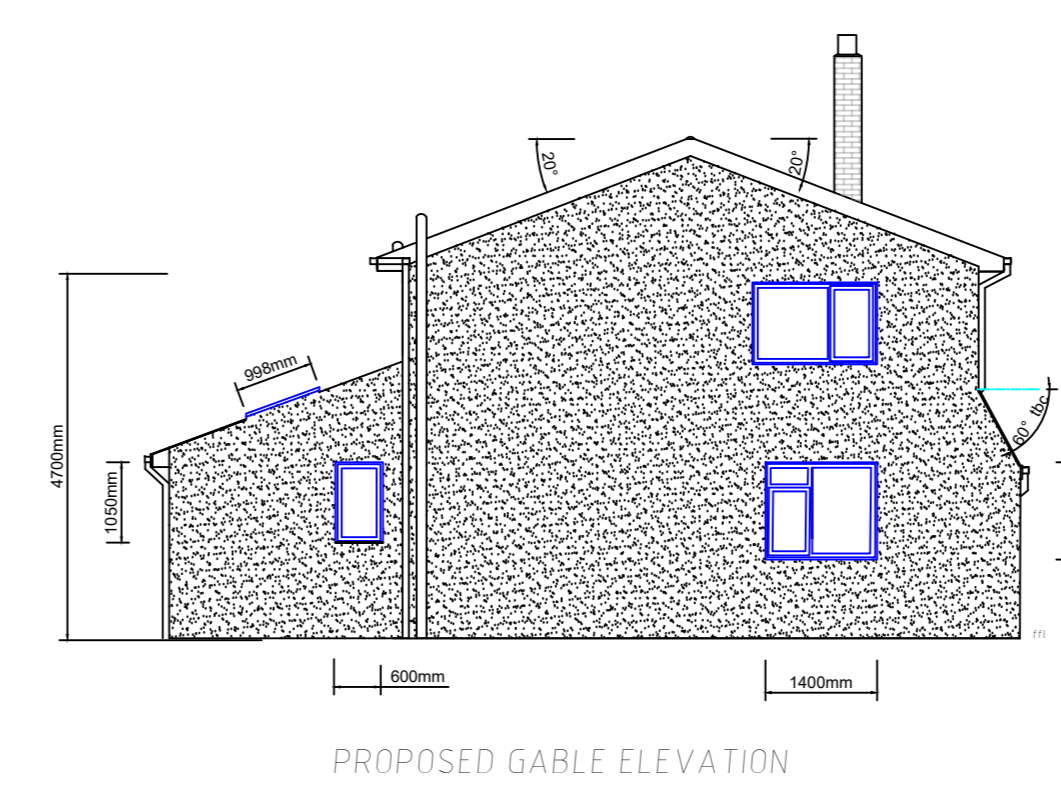

1:50

Section A - A with Dimensions

Section A - A with Dimensions

SCALE
1:100

Name and Address: MR & MRS W GRICE 27 BEWESHILL CRESCENT, WINLATON, BLAYDON ON TYNE, TYNE & WEAR, NE21 6BW	
Title – Cross Section Elevations & Main Plan Dimensions	
Scale – Cross section 1:50 Elevations & Main plan 1:100	
Drawn By – HOUSEPLANS2SCALE	
Date: 12th April 2026	drawing 2 of 3 paper size A0