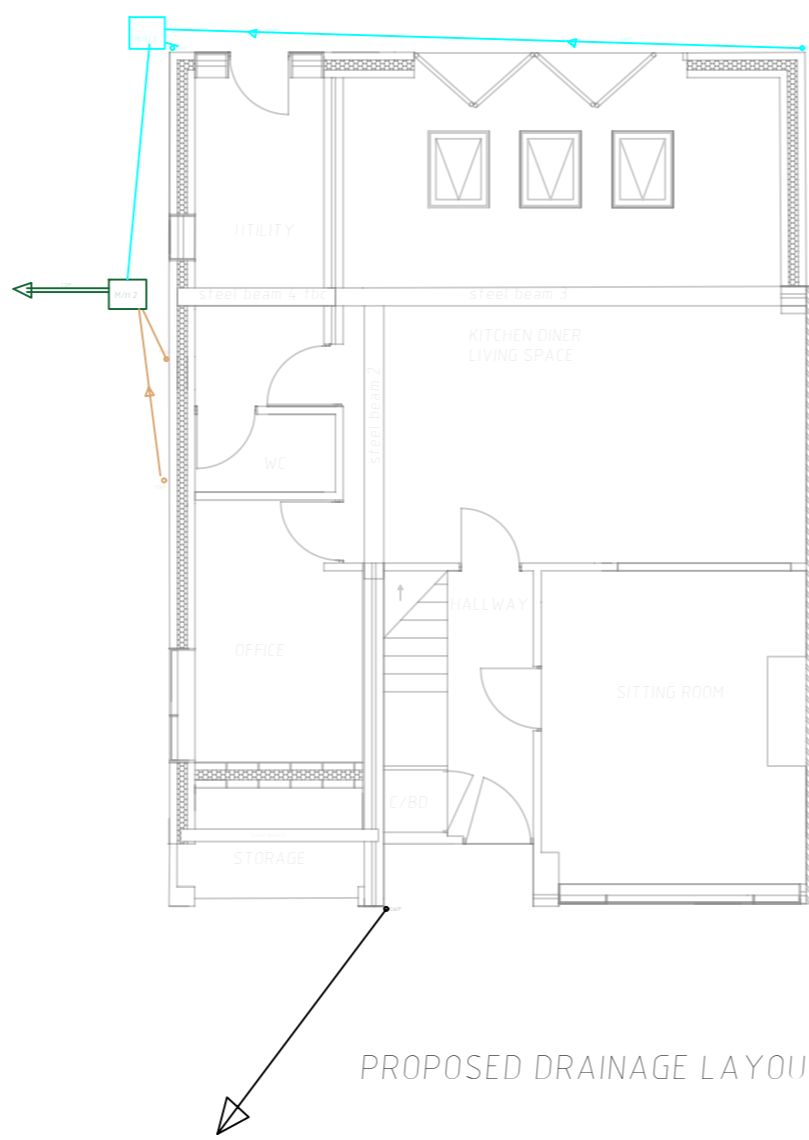

1:50

Section A - A with Dimensions

Section A - A with Dimensions

SCALE
1:100

Name and Address: MR & MRS W GRICE 27 BEWESHILL CRESCENT, WINLATON, BLAYDON ON TYNE, TYNE & WEAR, NE21 6BW	
Title – Cross Section Elevations & Main Plan Dimensions	
Scale – Cross section 1:50 Elevations & Main plan 1:100	
Drawn By – HOUSEPLANS2SCALE	
Date: 12th April 2026	drawing 2 of 3 paper size A0