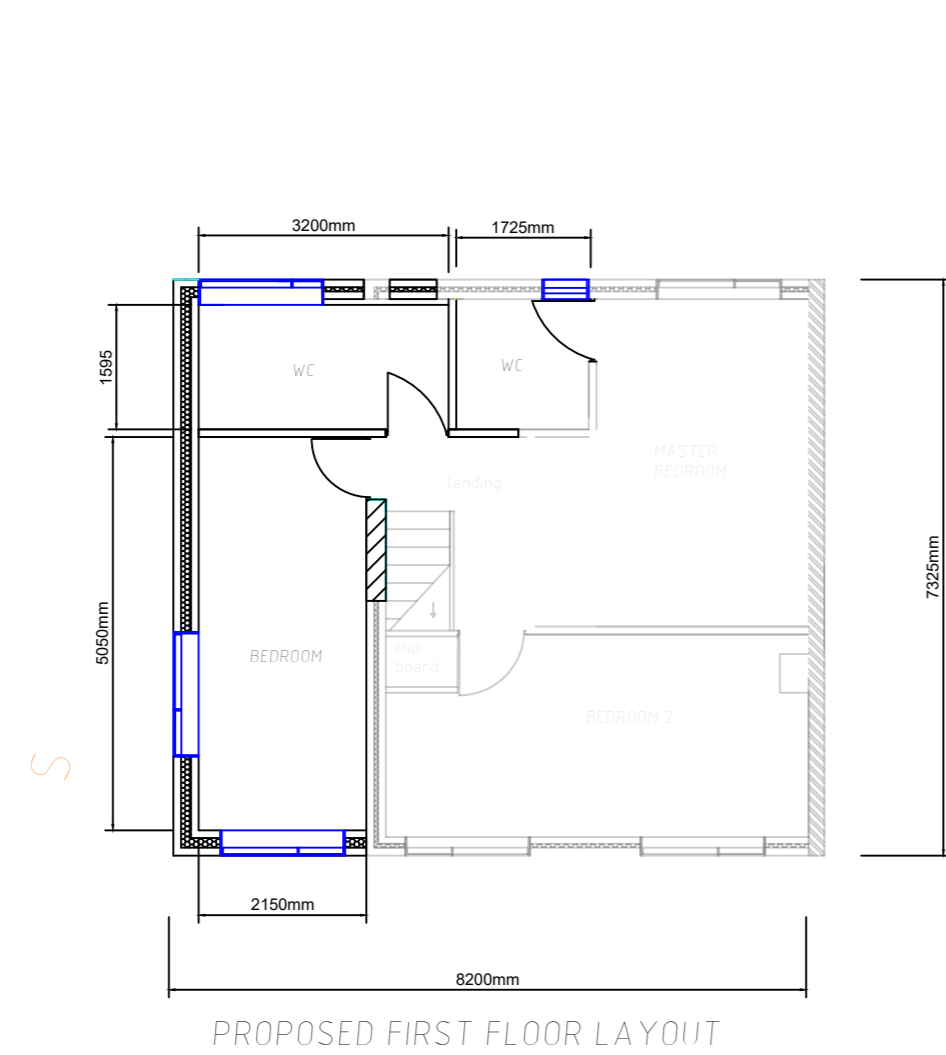

1:50

Section A - A with Dimensions

Section A - A with Dimensions

SCALE
1:100

Name and Address: MR & MRS W GRICE 27 BEWESHILL CRESCENT, WINLATON, BLAYDON ON TYNE, TYNE & WEAR, NE21 6BW	
Title – Cross Section Elevations & Main Plan Dimensions	
Scale – Cross section 1:50 Elevations & Main plan 1:100	
Drawn By – HOUSEPLANS2SCALE	
Date: 12th April 2026	drawing 2 of 3 paper size A0