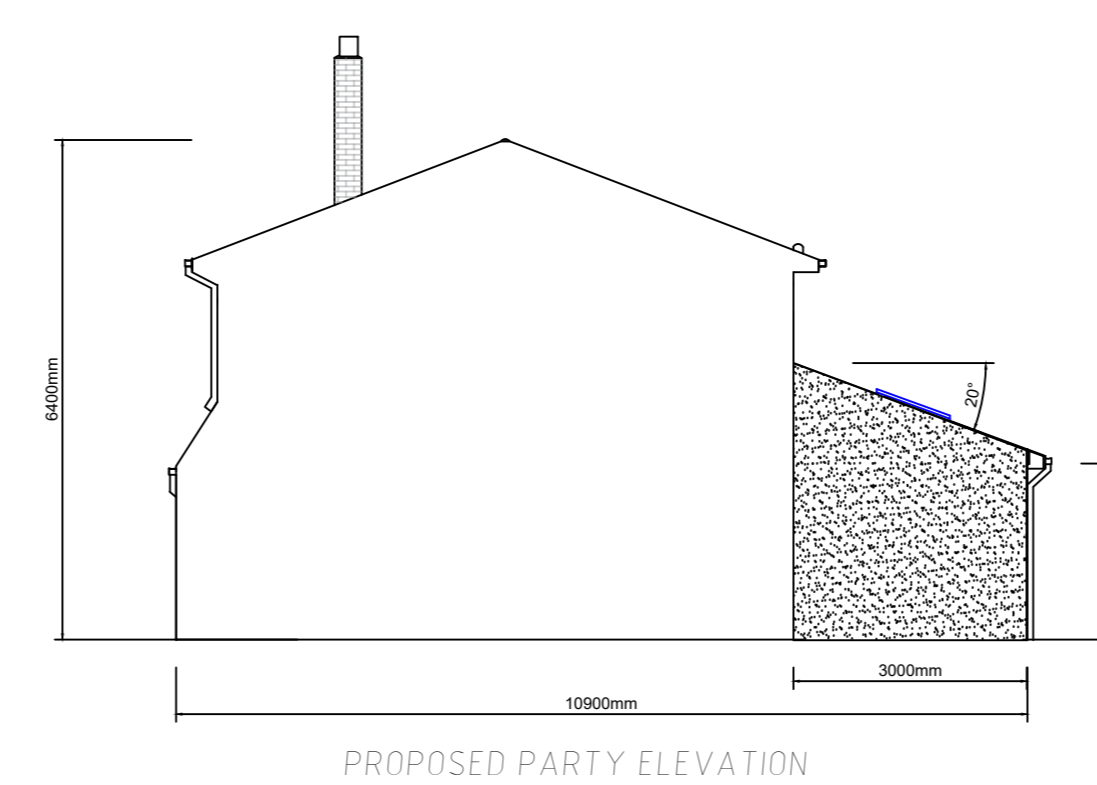

1:50

Section A - A with Dimensions

Section A - A with Dimensions

SCALE
1:100

Name and Address: MR & MRS W GRICE 27 BEWESHILL CRESCENT, WINLATON, BLAYDON ON TYNE, TYNE & WEAR, NE21 6BW	
Title – Cross Section Elevations & Main Plan Dimensions	
Scale – Cross section 1:50 Elevations & Main plan 1:100	
Drawn By – HOUSEPLANS2SCALE	
Date: 12th April 2026	drawing 2 of 3 paper size A0