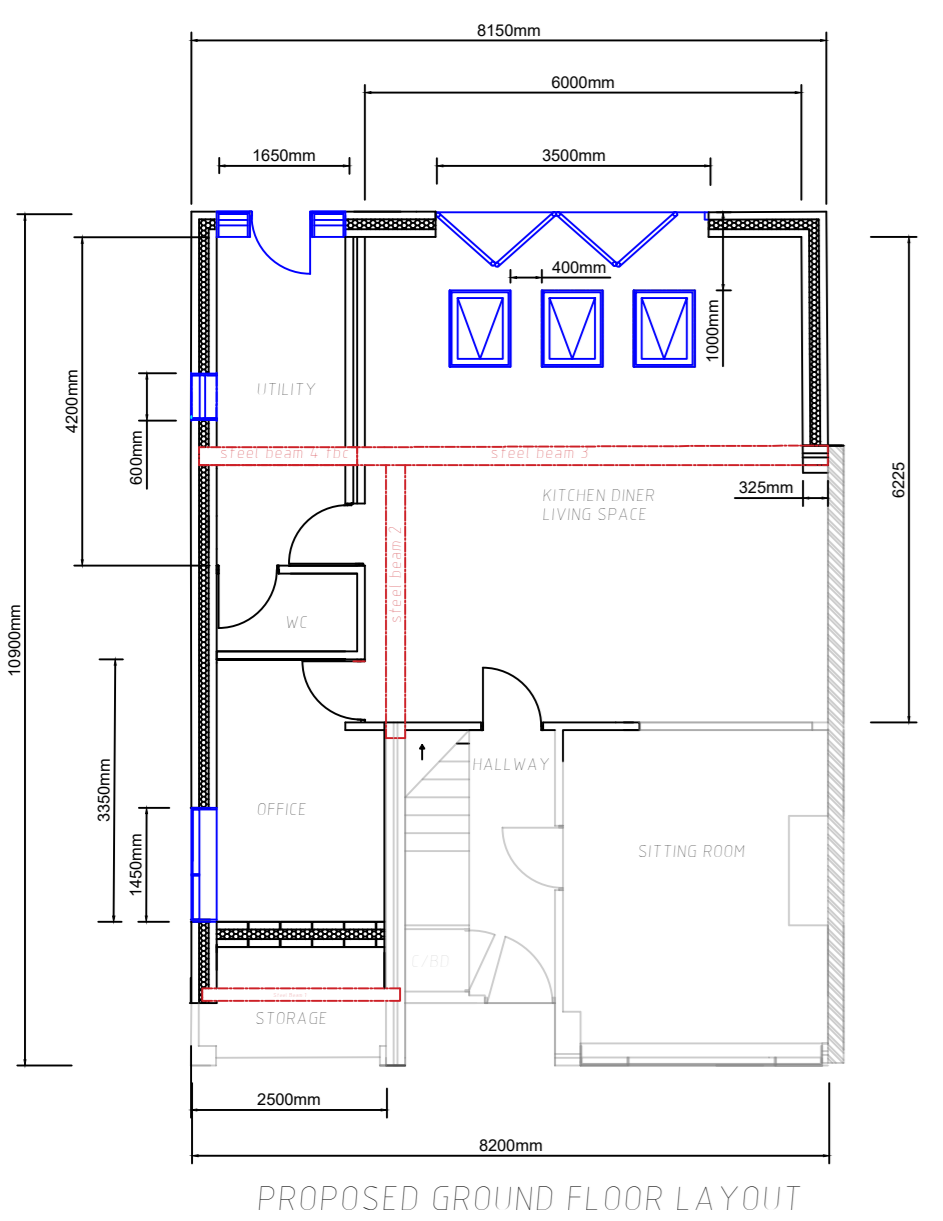

1:50

Section A - A with Dimensions

Section A - A with Dimensions

SCALE
1:100

Name and Address: MR & MRS W GRICE 27 BEWESHILL CRESCENT, WINLATON, BLAYDON ON TYNE, TYNE & WEAR, NE21 6BW	
Title – Cross Section Elevations & Main Plan Dimensions	
Scale – Cross section 1:50 Elevations & Main plan 1:100	
Drawn By – HOUSEPLANS2SCALE	
Date: 12th April 2026	drawing 2 of 3 paper size A0