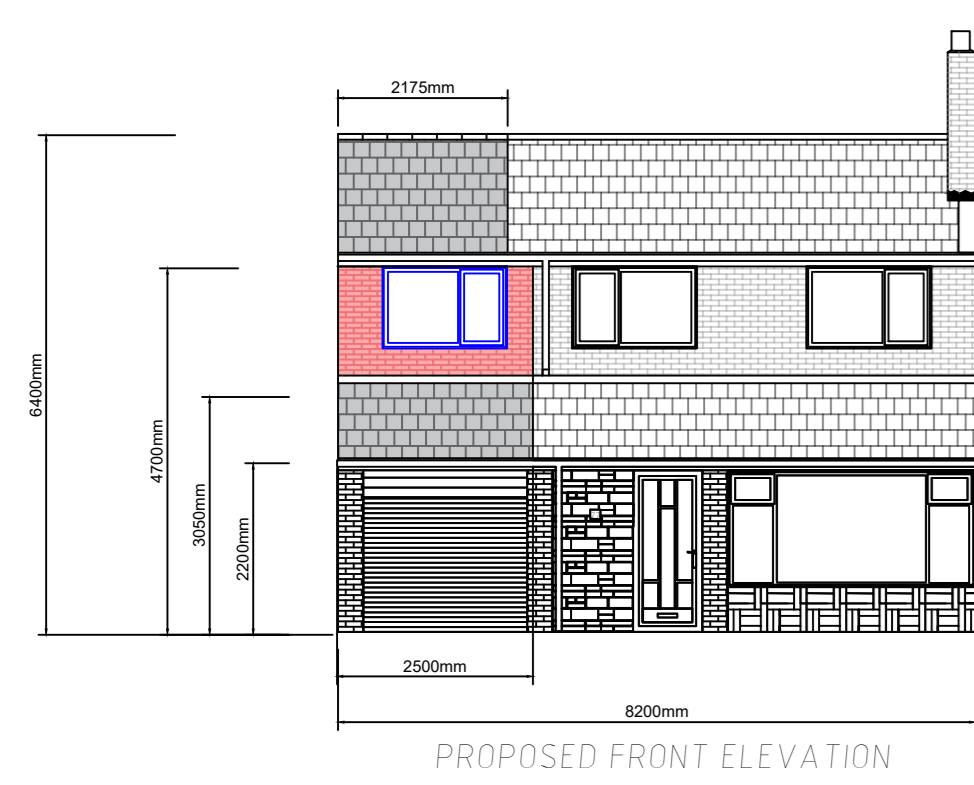

1:50

Section A - A with Dimensions

Section A - A with Dimensions

SCALE
1:100

Name and Address: MR & MRS W GRICE 27 BEWESHILL CRESCENT, WINLATON, BLAYDON ON TYNE, TYNE & WEAR, NE21 6BW	
Title – Cross Section Elevations & Main Plan Dimensions	
Scale – Cross section 1:50 Elevations & Main plan 1:100	
Drawn By – HOUSEPLANS2SCALE	
Date: 12th April 2026	drawing 2 of 3 paper size A0