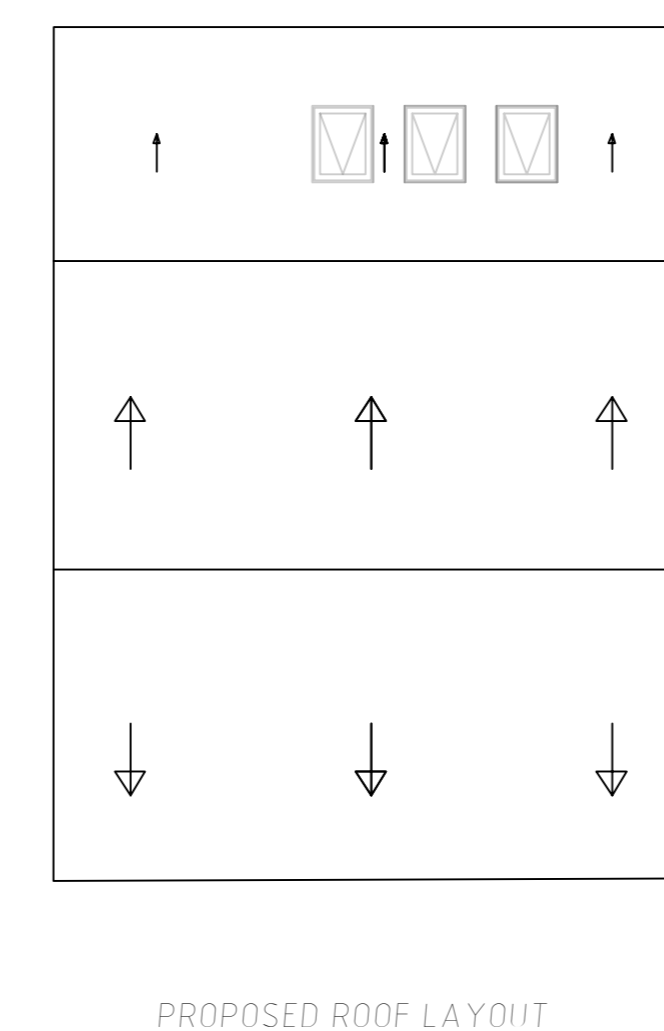

1:50

Section A - A with Dimensions

Section A - A with Dimensions

SCALE
1:100

Name and Address: MR & MRS W GRICE 27 BEWESHILL CRESCENT, WINLATON, BLAYDON ON TYNE, TYNE & WEAR, NE21 6BW	
Title – Cross Section Elevations & Main Plan Dimensions	
Scale – Cross section 1:50 Elevations & Main plan 1:100	
Drawn By – HOUSEPLANS2SCALE	
Date: 12th April 2026	drawing 2 of 3 paper size A0