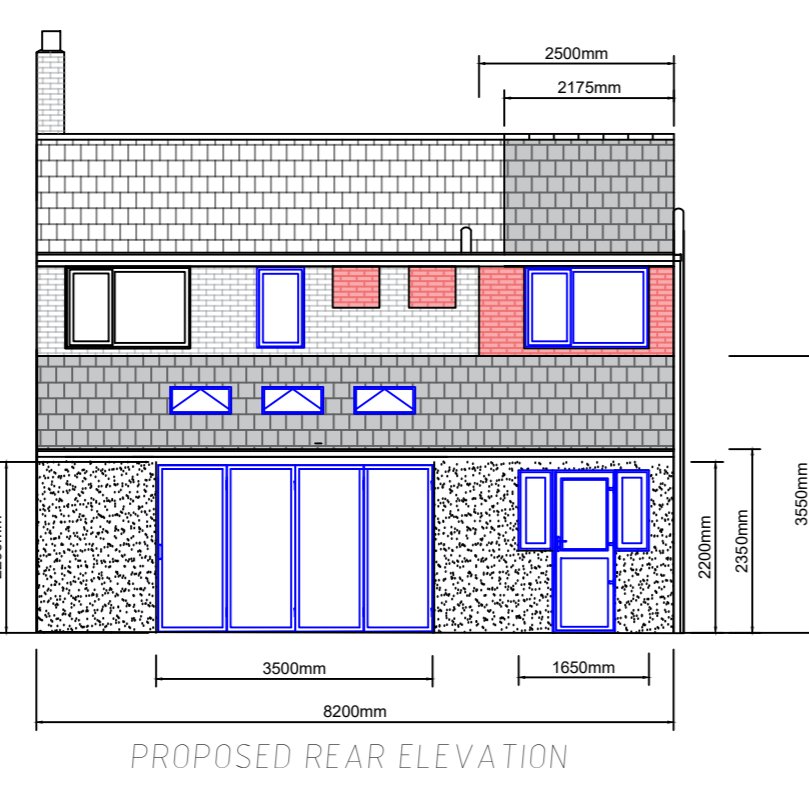

1:50

Section A - A with Dimensions

Section A - A with Dimensions

SCALE
1:100

Name and Address: MR & MRS W GRICE 27 BEWESHILL CRESCENT, WINLATON, BLAYDON ON TYNE, TYNE & WEAR, NE21 6BW	
Title – Cross Section Elevations & Main Plan Dimensions	
Scale – Cross section 1:50 Elevations & Main plan 1:100	
Drawn By – HOUSEPLANS2SCALE	
Date: 12th April 2026	drawing 2 of 3 paper size A0